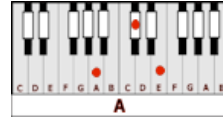

## GUITAR / KEYBOARD CHORDS:

D = xx0232

G = 320003

A = xo222o

Bm = xx4432